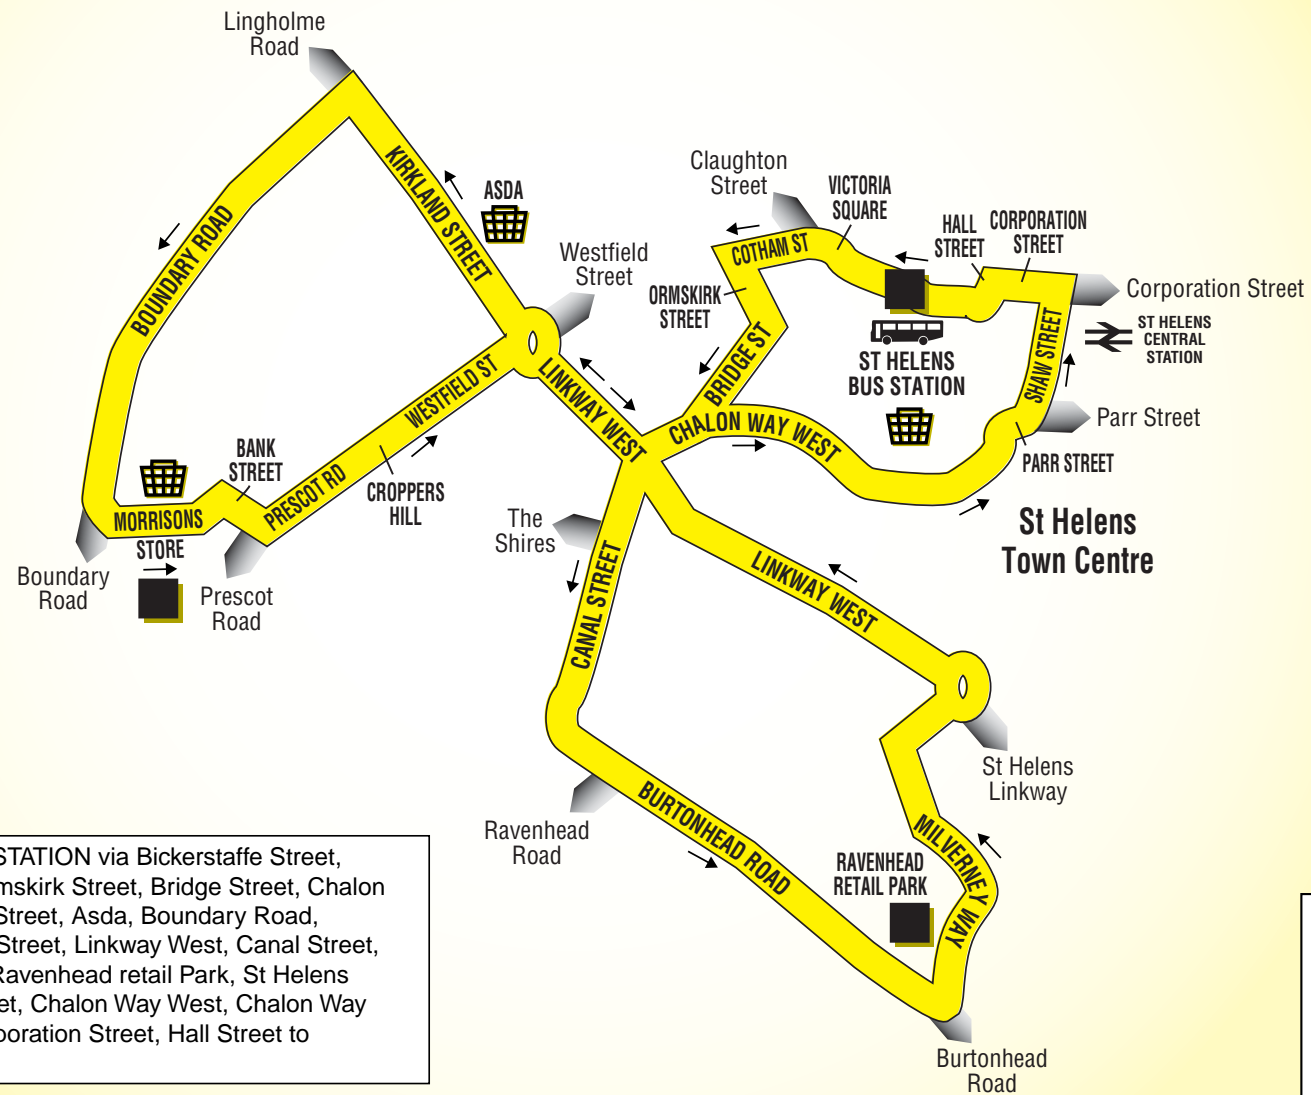

12

Bus times

St Helens town centre circular

serving:

- St Helens Bus Station
- ASDA
- Morrisons
- Ravenhead Retail Park
- St Helens Central
- St Helens Bus Station

Timetable valid from 10 August 2014

Changes contained in this edition:

M

M

M

M

St Helens Bus Station		0730	0800	0830		00	30		1800	1830
Morrisons supermarket		0739	0809	0839	then	09	39	until	1809	1839
Ravenhead Retail Park		0747	0817	0847	at	17	47		1817	1847
St Helens Bus Station		0752	0822	0852		22	52		1822	1852

Route 12: St Helens town centre circular

Route 12: from ST HELENS BUS STATION via Bickerstaffe Street, Victoria Square, Cotham Street, Ormskirk Street, Bridge Street, Chalton Way West, Linkway West, Kirkland Street, Asda, Boundary Road, Morrisons, Croppers Hill, Westfield Street, Linkway West, Canal Street, Burtonhead Road, Milverney Way, Ravenhead retail Park, St Helens Linkway, Linkway West, Bridge Street, Chalton Way West, Chalton Way East, Parr Street, Shaw Street, Corporation Street, Hall Street to ST HELENS BUS STATION.

KEY	
	Timetable Reference Point
	Merseyrail station
	Shopping