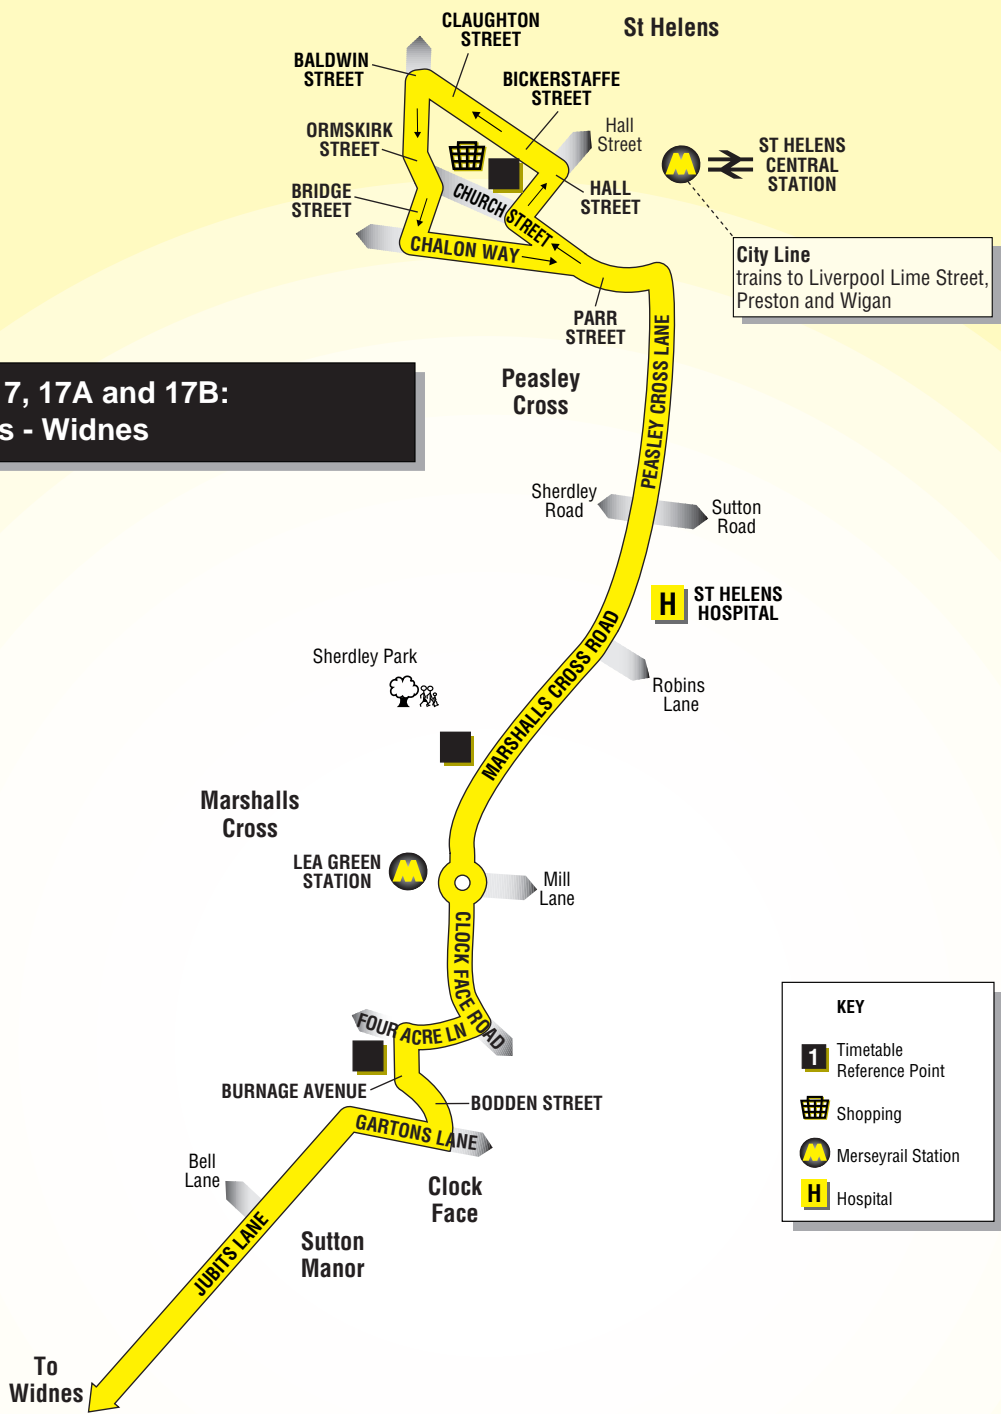

DEL 291012

**Routes 17, 17A and 17B:
St Helens - Widnes**

Route 17 between Widnes and St Helens: from Widnes (Vicarage Road) via Widnes Road, Gerrard Street, Green Oaks Way, Albert Road, Peelhouse Lane, Lockett Road, Birchfield Road, Wilmere Lane, Jubitt's Lane, Gartons Lane, Bodden Street, Burnage Avenue, Four Acre Lane, Clock Face Road, Marshalls Cross Road, Peasley Cross Lane, Parr Street to St. Helens (Hall Street).

Route 17 between St Helens and Widnes: from ST HELENS (HALL STREET) via Bickerstaffe Street, Claughton Street, Baldwin Street, Ormskirk Street, Bridge Street, Chalons Way, Parr Street, Peasley Cross Lane, Marshalls Cross Road, Clock Face Road, Four Acre Lane, Burnage Avenue, Bodden Street, Gartons Lane, Jubitt's Lane, Wilmere Lane, Birchfield Road, Lockett Road, Peelhouse Lane, Albert Road, Green Oaks Way, Gerrard Street, Widnes Road to Widnes (Vicarage Road).

Route 17A between Widnes and St Helens: from WIDNES (GREEN OAKS) via Green Oaks Way, Deacon Road, Appleton Village, Birchfield Road, Wilmere Lane, Jubitts Lane, Gartons Lane, Bodden Street, Burnage Avenue, Four Acre Lane, Clock Face Road, Marshalls Cross Road, Peasley Cross Lane, Parr Street, Church Street to ST HELENS (HALL STREET).

Route 17B between Widnes and St Helens: from WIDNES (VICARAGE ROAD) via Widnes Road, Gerrard Street, Green Oaks Way, Busway, Green Oaks Way, Bradley Way, Albert Road, Peelhouse Lane, Derby Road, Birchfield Road, Wilmere Lane, Jubitts Lane, Gartons Lane, Bodden Street, Burnage Avenue, Four Acre Lane, Clock Face Road, Marshalls Cross Road, Peasley Cross Lane, Parr Street, Church Street to ST HELENS (HALL STREET).