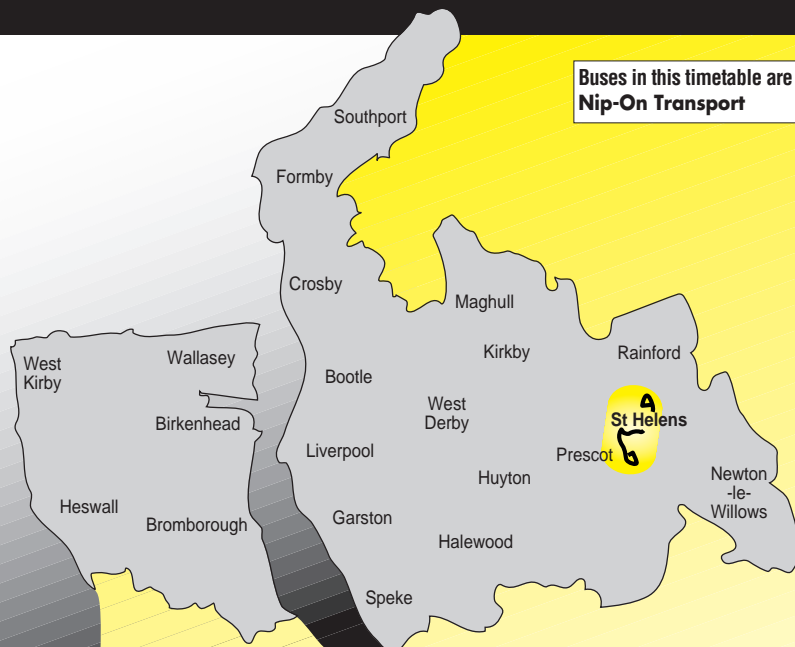

Merseytravel

Bus times

28

St Helens - Blackbrook - St Helens - St Helens Junction - St Helens circular

Buses in this timetable are run by:
Nip-On Transport

MT POP 090311 SH

Changes from 21 March 2011

The route is changed in St Helens town centre.
The times are changed.

Route 28: St Helens - Blackbrook - St Helens - St Helens Junction - St Helens

Along roads where there are no bus stops, Route 28 offers the Hail and Ride facility. You can get on or off the bus where you wish, but only if the driver thinks it is safe to do so. If you're getting on the bus, please stand away from parked cars, crossings or bends in the road. If you are getting off the bus, please ask the driver in good time.

KEY	
1	Timetable Reference Point
†	Church
	Shopping
	Merseyrail station

28 St Helens - Blackbrook - St Helens - St Helens Hospital - St Helens Junction - St Helens

Nip-On Transport

Route description

Route 28: from ST HELENS BUS STATION via Corporation Street, Parr Street, Park Road, Blackbrook Road, Ashurst Drive, Parbold Avenue, Singleton Avenue, Frodsham Drive, Longridge Avenue, Ashurst Drive, Blackbrook Road, Park Road, Parr Street, Corporation Street, Hall Street, Bickerstaffe Street, Victoria Square, Cotham Street, Claughton Street, Baldwin Street, Ormskirk Street, Bridge Street, Chalon Way, Parr Street, Peasley Cross Lane, Marshalls Cross Road, St Helens Hospital Internal Road, Marshalls Cross Road, Robins Lane, Peckers Hill Road, Junction Lane, Station Road, St Helens Junction Merseyrail station, Station Road, Robins Lane, Marshalls Cross Road, St Helens Hospital Internal Road, Marshalls Cross Road, Peasley Cross Lane, Parr Street, Church Street, Hall Street, Bickerstaffe Street, Library Street, Corporation Street to ST HELENS BUS STATION.