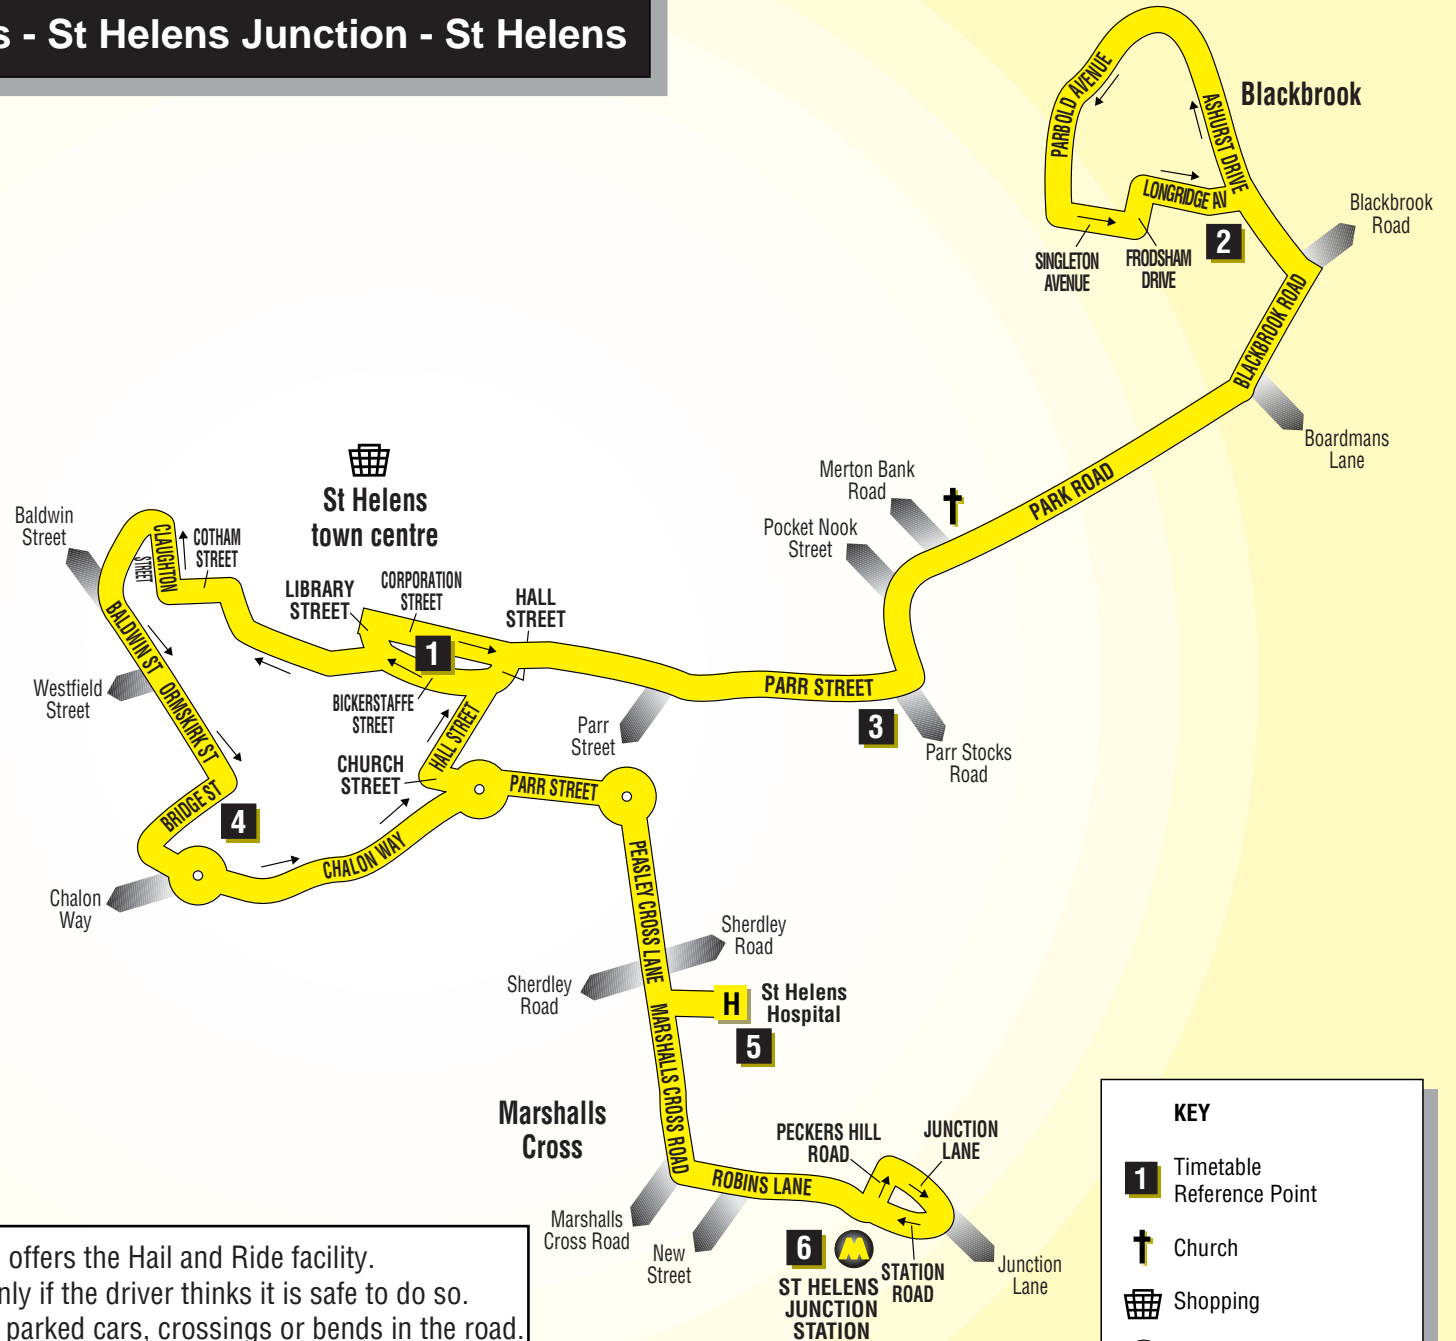

Merseytravel

Bus times

28

St Helens - Blackbrook - St Helens - St Helens Junction - St Helens circular

Buses in this timetable are run by:
Nip-On Transport

MT POP 090311 SH

Changes from 21 March 2011

The route is changed in St Helens town centre.
The times are changed.

Route 28: St Helens - Blackbrook - St Helens - St Helens Junction - St Helens

Along roads where there are no bus stops, Route 28 offers the Hail and Ride facility. You can get on or off the bus where you wish, but only if the driver thinks it is safe to do so. If you're getting on the bus, please stand away from parked cars, crossings or bends in the road. If you are getting off the bus, please ask the driver in good time.

KEY	
1	Timetable Reference Point
†	Church
	Shopping
	Merseyrail station

28 St Helens - Blackbrook - St Helens - St Helens Hospital - St Helens Junction - St Helens

Nip-On Transport

Route description

Route 28: from ST HELENS BUS STATION via Corporation Street, Parr Street, Park Road, Blackbrook Road, Ashurst Drive, Parbold Avenue, Singleton Avenue, Frodsham Drive, Longridge Avenue, Ashurst Drive, Blackbrook Road, Park Road, Parr Street, Corporation Street, Hall Street, Bickerstaffe Street, Victoria Square, Cotham Street, Claughton Street, Baldwin Street, Ormskirk Street, Bridge Street, Chalon Way, Parr Street, Peasley Cross Lane, Marshalls Cross Road, St Helens Hospital Internal Road, Marshalls Cross Road, Robins Lane, Peckers Hill Road, Junction Lane, Station Road, St Helens Junction Merseyrail station, Station Road, Robins Lane, Marshalls Cross Road, St Helens Hospital Internal Road, Marshalls Cross Road, Peasley Cross Lane, Parr Street, Church Street, Hall Street, Bickerstaffe Street, Library Street, Corporation Street to ST HELENS BUS STATION.