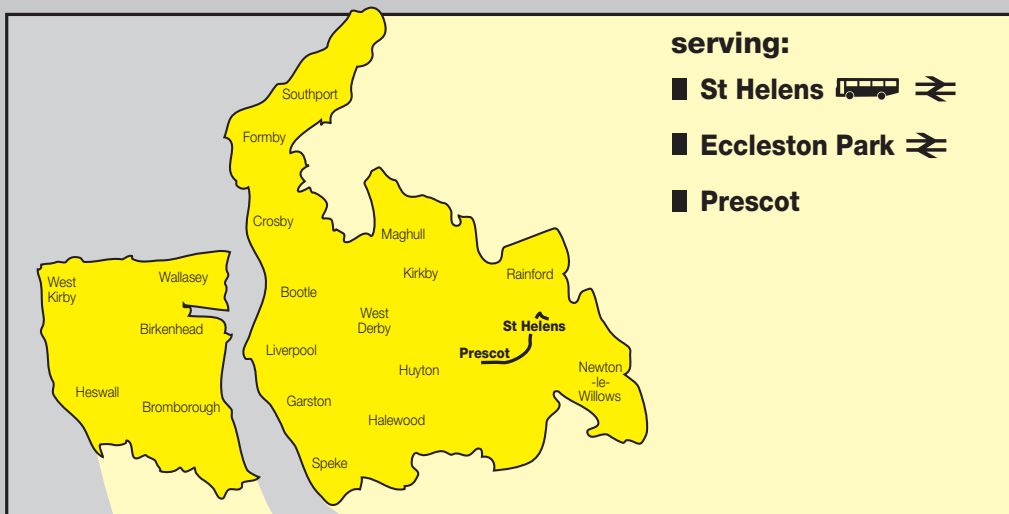

St Helens - Prescot

serving:

- St Helens
- Eccleston Park
- Prescot

Timetable valid from 4 May 2014

Changes contained in this edition:

All Monday to Friday buses are withdrawn.

The Saturday times are changed.

Route 97 is operated by:

HATTON'S

Travel
Information

traveline
public transport info

0871 200 22 33

Calls costs 10p per minute from
land lines, mobiles may vary

www.merseytravel.gov.uk

DM 150414